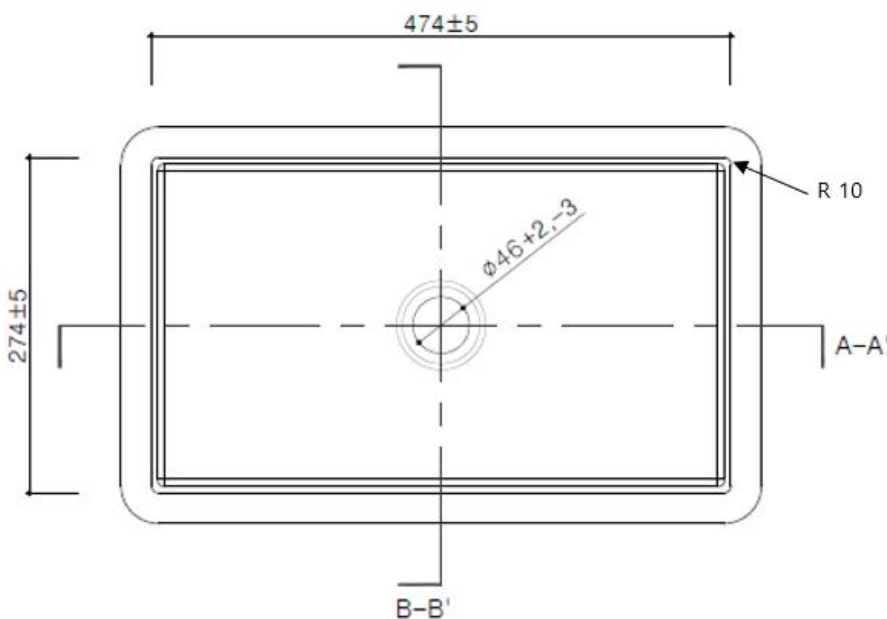

# B3190 Bowl

- Square type / Undermount
- Dimension  
Overall : 524mm(L) x 324mm(W) x 138mm(D)  
Inner : 474mm(L) x 274mm(W) x 116mm(D)
- Satin Finished
- Available Colors  
: Bright White, Pure White, Quasar White, Pearl, Ivory