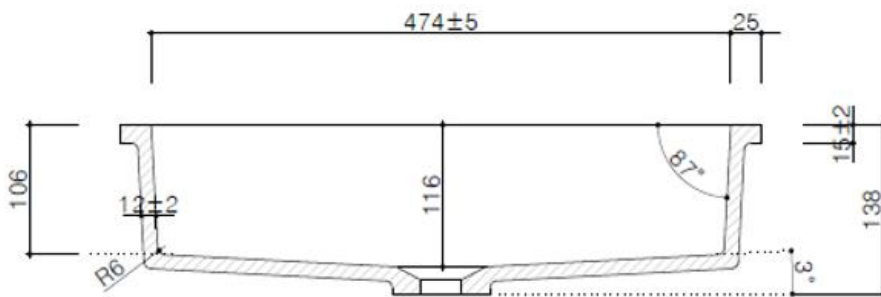

# B3190 Bowl

- Square type / Undermount
- Dimension  
Overall : 524mm(L) x 324mm(W) x 138mm(D)  
Inner : 474mm(L) x 274mm(W) x 116mm(D)
- Satin Finished
- Available Colors  
: Bright White, Pure White, Quasar White, Pearl, Ivory